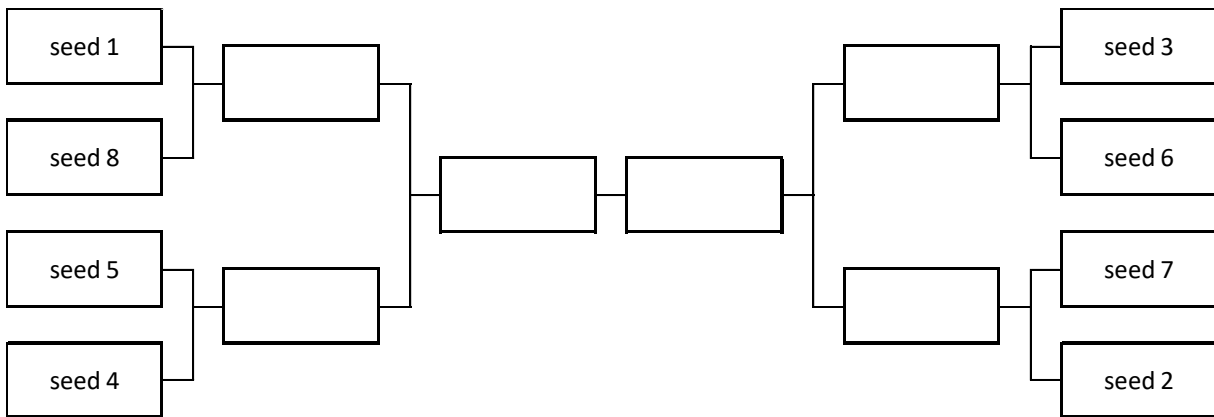

Every match in the main draw will be played in two rounds, first round with 1 single player and 2 players in foursome, and second round with 3 single players.

The best of 5 points will decide the team winner in every match.

If a Foursomes or Singles Match is tied after eighteen holes, no extra holes will be played. The halved match will stand. In the event of a tie a nominated player from each team will play sudden death in individual matchplay.